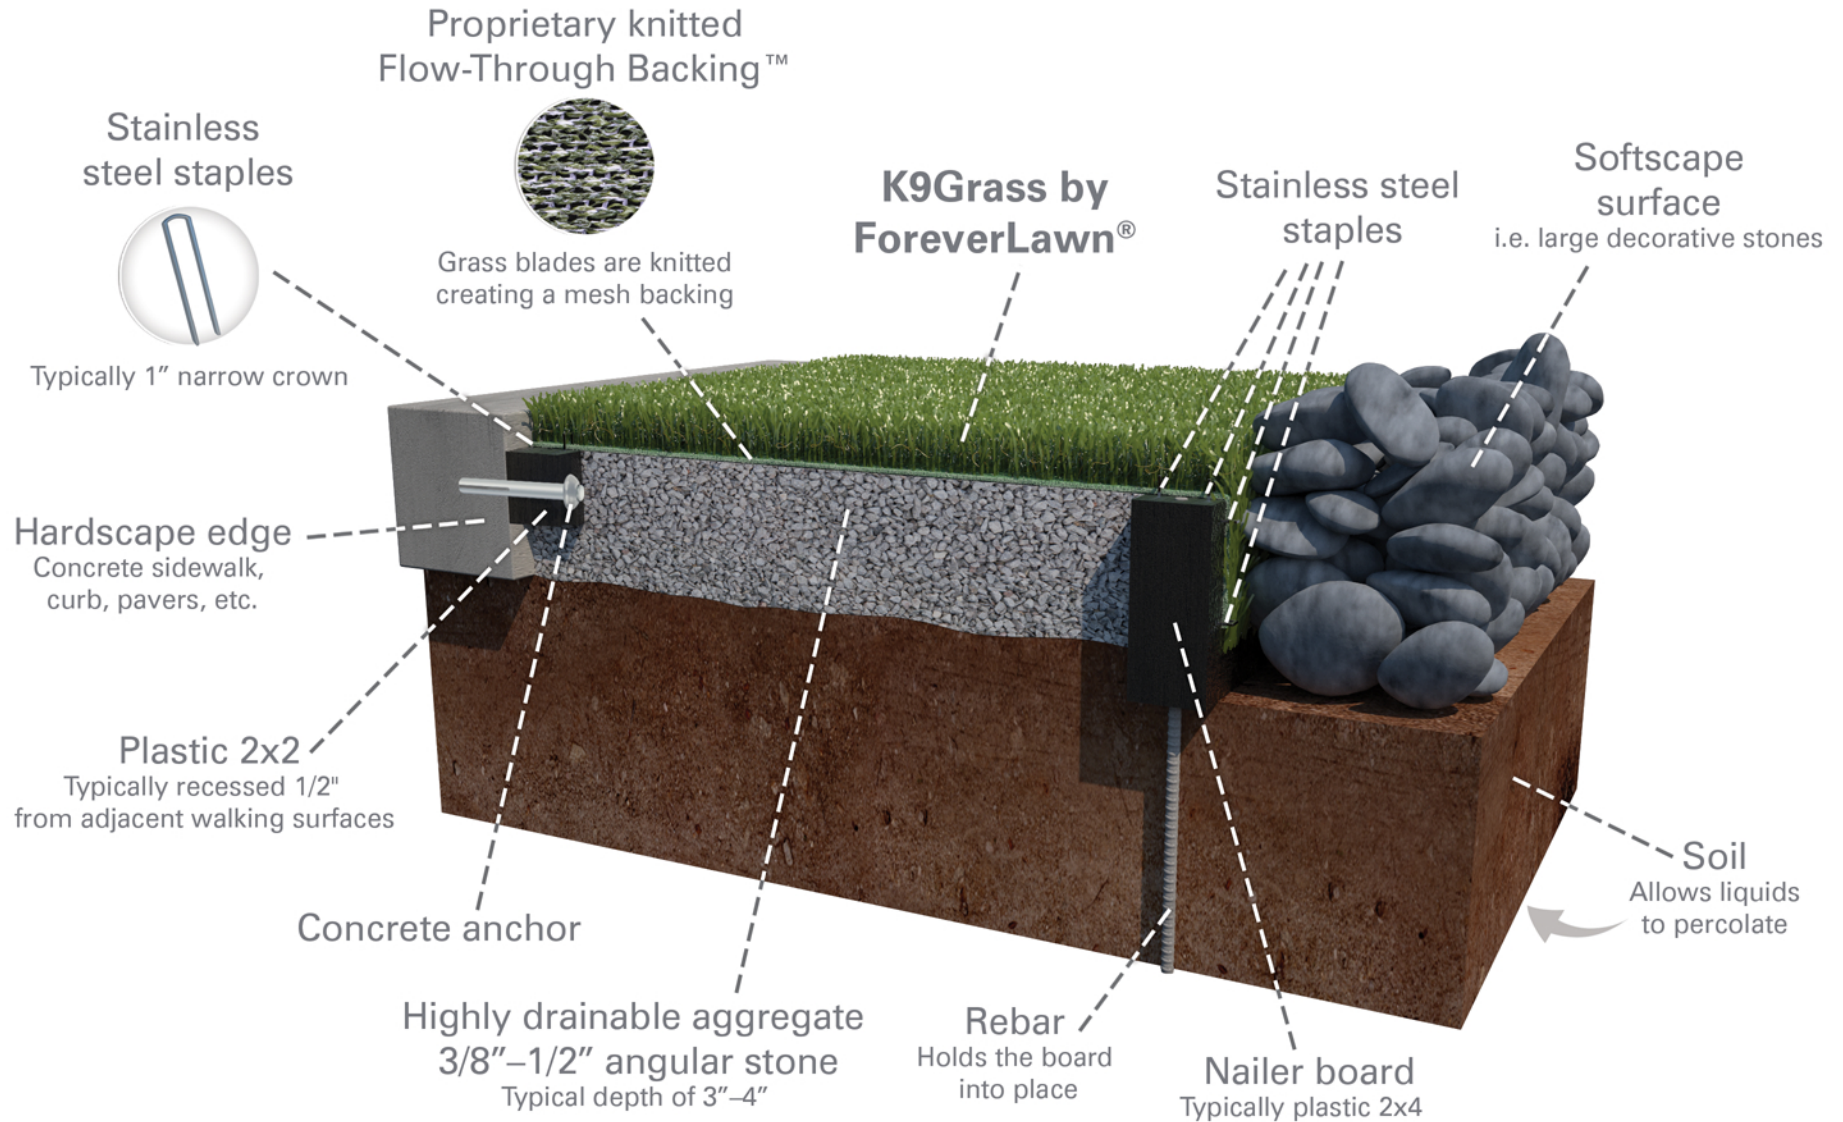

K9Grass System

Installed over soil with softscape and hardscape edges

K9Grass[®]
by **ForeverLawn**

ForeverLawn[®]

866.992.7876 • foreverlawn.com
8007 Beeson St., Louisville, OH 44641

CADdetails
MICROSITE

microsite.caddetails.com/1148

By	K. Karmie	10/20
Scale	Not to scale	
Drawing No.	M1599	